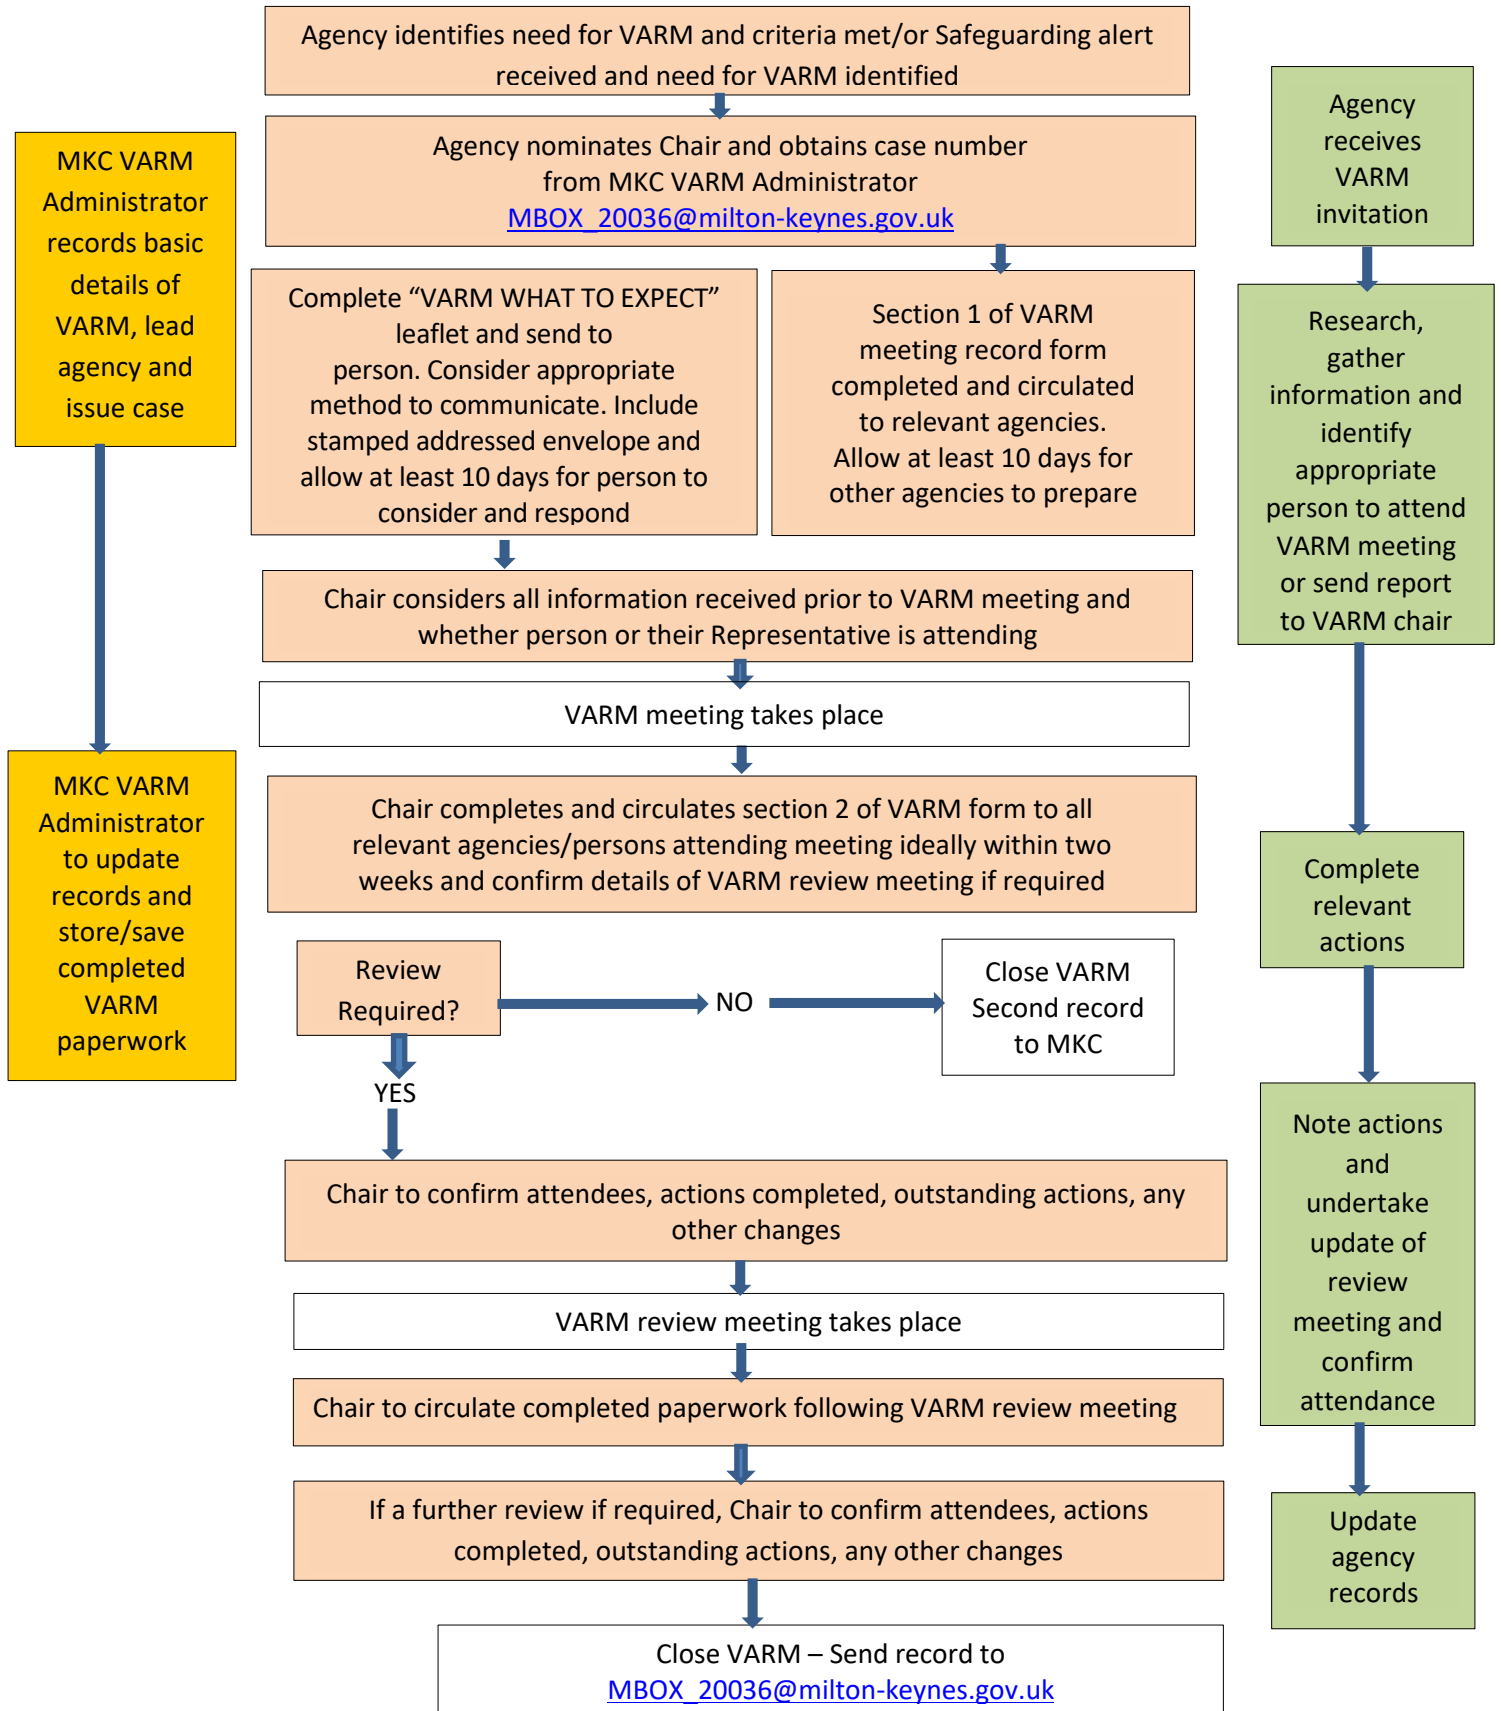

VARM PROCESS FLOWCHART

KEY

	MKC
	LEAD AGENCY
	ATTENDING AGENCY